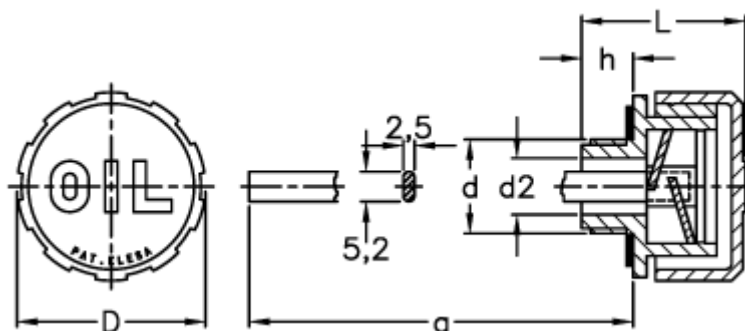

Data Sheet

Article number: 2311054011
Description: E+G Breather plug
SFP.30-3/8+a

Measures

a = 188
D = 31
d = G 3/8
d2 = 10
h = 9.5
L = 29.5